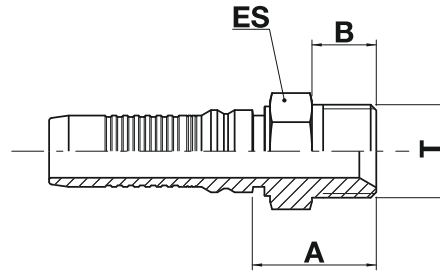

Interlock fittings for 4 and 6 spiral hoses

## MT10L

BSPT tapered male 60° cone

BSPT interlock başlık

code	ø hose			T	A		B		ES		
	dn	inch	size		mm	in	mm	in	mm	in	 in
MT10I-12-12	19	3/4"	12	3/4"-14	41,0	1,61	20,0	0,79	27,0	1,063	1.1/16"
MT10I-16-16	25	1"	16	1"-11	44,0	1,73	23,0	0,91	36,0	1,417	1.7/16"
MT10I-20-20	31	1.1/4"	20	1.1/4"-11	47,2	1,86	25,0	0,98	46,0	1,811	1.13/16"
MT10I-24-24	38	1.1/2"	24	1.1/2"-11	50,5	1,99	28,0	1,10	50,0	1,969	2"
MT10I-32-32	51	2"	32	2"-11	55,0	2,17	28,0	1,10	60,0	2,362	2.3/8"